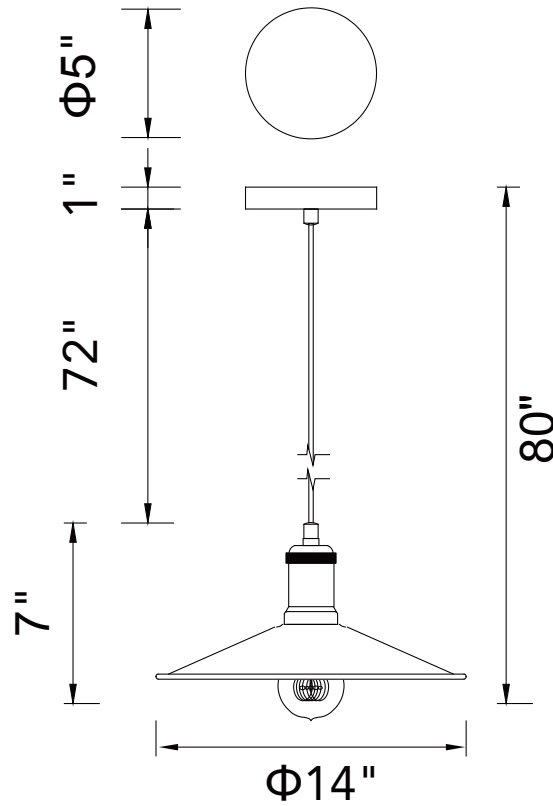

PROJECT: \_\_\_\_\_

FIXTURE TYPE: \_\_\_\_\_

LOCATION: \_\_\_\_\_

CONTACT/PHONE: \_\_\_\_\_

Item	9605P14-1-101-B
Collection	BRAVE
Finish	Black
Glass	-----
Crystal	-----
Input	120V AC, 60HZ

Shade	-----
Length/Dia.	14"
Width/Ext.	14"
Height	7"
Maximum	80"
Lumens	-----

Light Source	E26
Bulb Info.	1x60W
Included	-----
Dimmable	Yes
Color	-----
Weight	4.3 Lbs