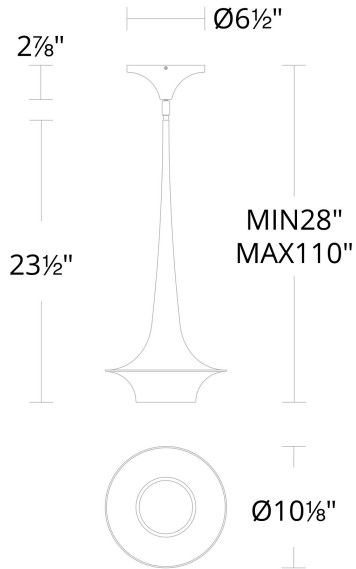

Project: _____

Location: _____

Fixture Type: _____

Catalog Number: _____

AVAILABLE FINISHES:

Hugo

PD-20324

PRODUCT DESCRIPTION

Shapely sophistication. An elongated trumpet is accented by a concave etched diffuser that projects a perfect spectrum of warm illumination.

FEATURES

- ACLED driverless technology
- Three 12" and one 6" down rods included (additional sold separately)
- Conical canopy with minimal hardware
- Slope ceiling adaptable. Hang straight swivels up to 90 degrees

REPLACEMENT PARTS

- RPL-ROD-IN06-BK-01 - 6" Rod - BK finish
- RPL-ROD-IN06-BN2-1 - 6" Rod - BN finish
- RPL-ROD-IN12-BK-01 - 12" Rod - BK finish
- RPL-ROD-IN12-BN2-1 - 12" Rod - BN finish

PD-20324

Model & Size	Color Temp	Finish	LED Watts	LED Lumens	Delivered Lumens
PD-20324 24"	3000K	BK Black	22.5W	1800	408
	3000K	BN Brushed Nickel	22.5W	1800	408