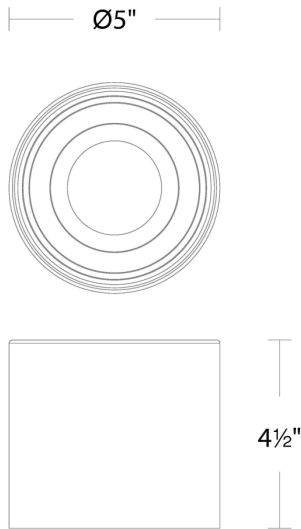

Project:

Location:

Fixture Type:

Catalog Number:

AVAILABLE FINISHES:

Squat

FM-W46205

PRODUCT DESCRIPTION

Model & Size	Color Temp	Finish	LED Watts	LED Lumens	Delivered Lumens
FM-W46205 5"	3000K 3500K 4000K	BK Black WT White	12W	900	357 378 362

Example: **FM-W46205-40-WT**

For custom requests please contact customs@modernforms.com