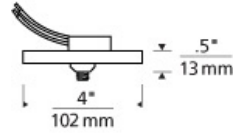

F R E E J A C K

FreeJack 4" Round Flush Canopy LED LED

DESCRIPTION

Mounts to a standard 4" junction box with round plaster ring (provided by electrician). Electronic transformer (included) fits in junction box. One FreeJack port. for ceiling or wall. Driver wattage. LED 60W.

INSTALLATION

This product can mount to either a 4" square electrical box with round plaster ring or an octagonal electrical box (not included). Transformer (included) fits in junction box. For ceiling or wall. If wall mounting, head should be no longer than 6".

OTHER

For use with any 12 volt LED FreeJack pendant or head (sold separately).

WEIGHT

8-8lb / 3.63-3.63kg ±

freejack 4" round
flush canopy led

ORDERING INFORMATION

700FJ4RF SHAPE OR SIZE	FINISH	VOLTAGE
4" ROUND INTEGRAL TRANSFORMER	R AGED BRASS	-LED 120V IN/12V OUT LED
	Z ANTIQUE BRONZE	- 277V IN/12V OUT LED
	B BLACK	LED277
	C CHROME	
	S SATIN NICKEL	
	W WHITE	