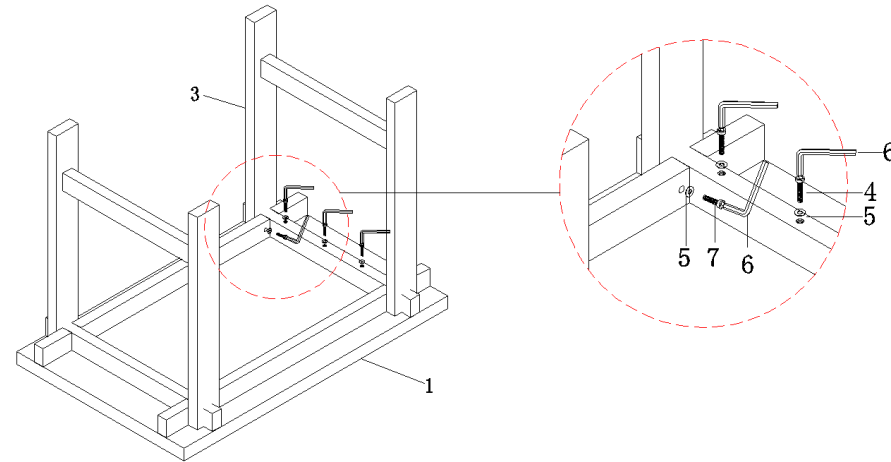

MOE'S

home collection

ASSEMBLY INSTRUCTIONS.

AUGUST COUNTER TABLE SMALL

VL-1072-24

THANK YOU FOR YOUR PURCHASE!

PARTS AND HARDWARE.

NO.	DESCRIPTION	IMAGE	Q'TY
①	BODY		1
②	SHELF		1
③	LEGS		2
④	BOLT M8x70		10
⑤	FLAT WASHER φ8-16		14
⑥	ALLEN KEY		1
⑦	BOLT M8x60		4

STEP 1.

STEP 2.

NOTES.

Thank you for purchasing this quality product! Be sure to check all packing material carefully for small part that may have come loose inside the carton during shipping.

Caution: The item is heavy, assembly should be performed by two people.