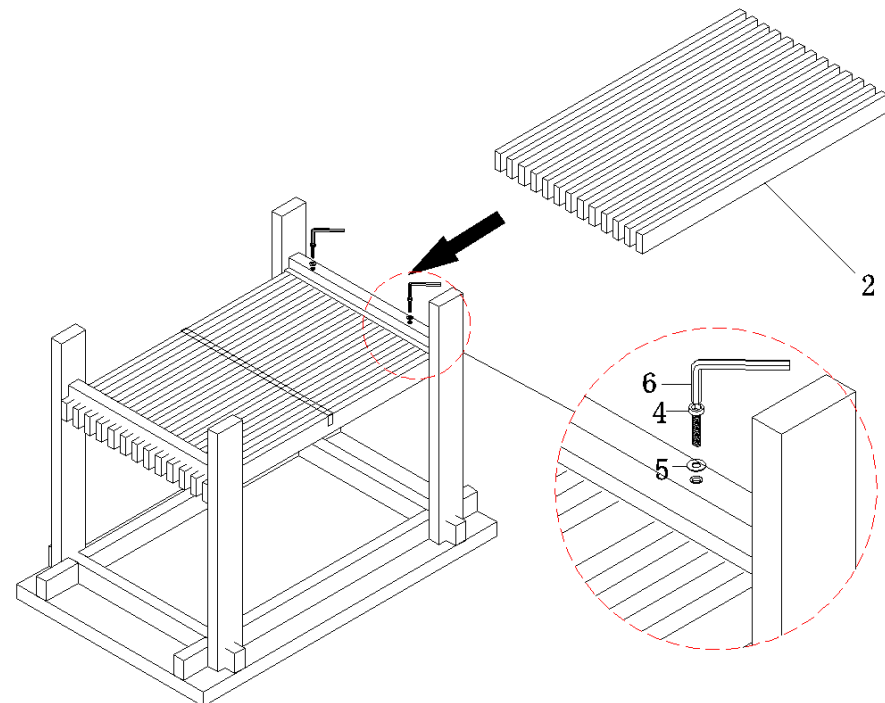

MOE'S

home collection

ASSEMBLY INSTRUCTIONS.

AUGUST COUNTER TABLE SMALL

VL-1072-24

THANK YOU FOR YOUR PURCHASE!

PARTS AND HARDWARE.

NO.	DESCRIPTION	IMAGE	Q'TY
①	BODY		1
②	SHELF		1
③	LEGS		2
④	BOLT M8x70		10
⑤	FLAT WASHER φ8-16		14
⑥	ALLEN KEY		1
⑦	BOLT M8x60		4

STEP 1.

STEP 2.

NOTES.

Thank you for purchasing this quality product! Be sure to check all packing material carefully for small part that may have come loose inside the carton during shipping.

Caution: The item is heavy, assembly should be performed by two people.