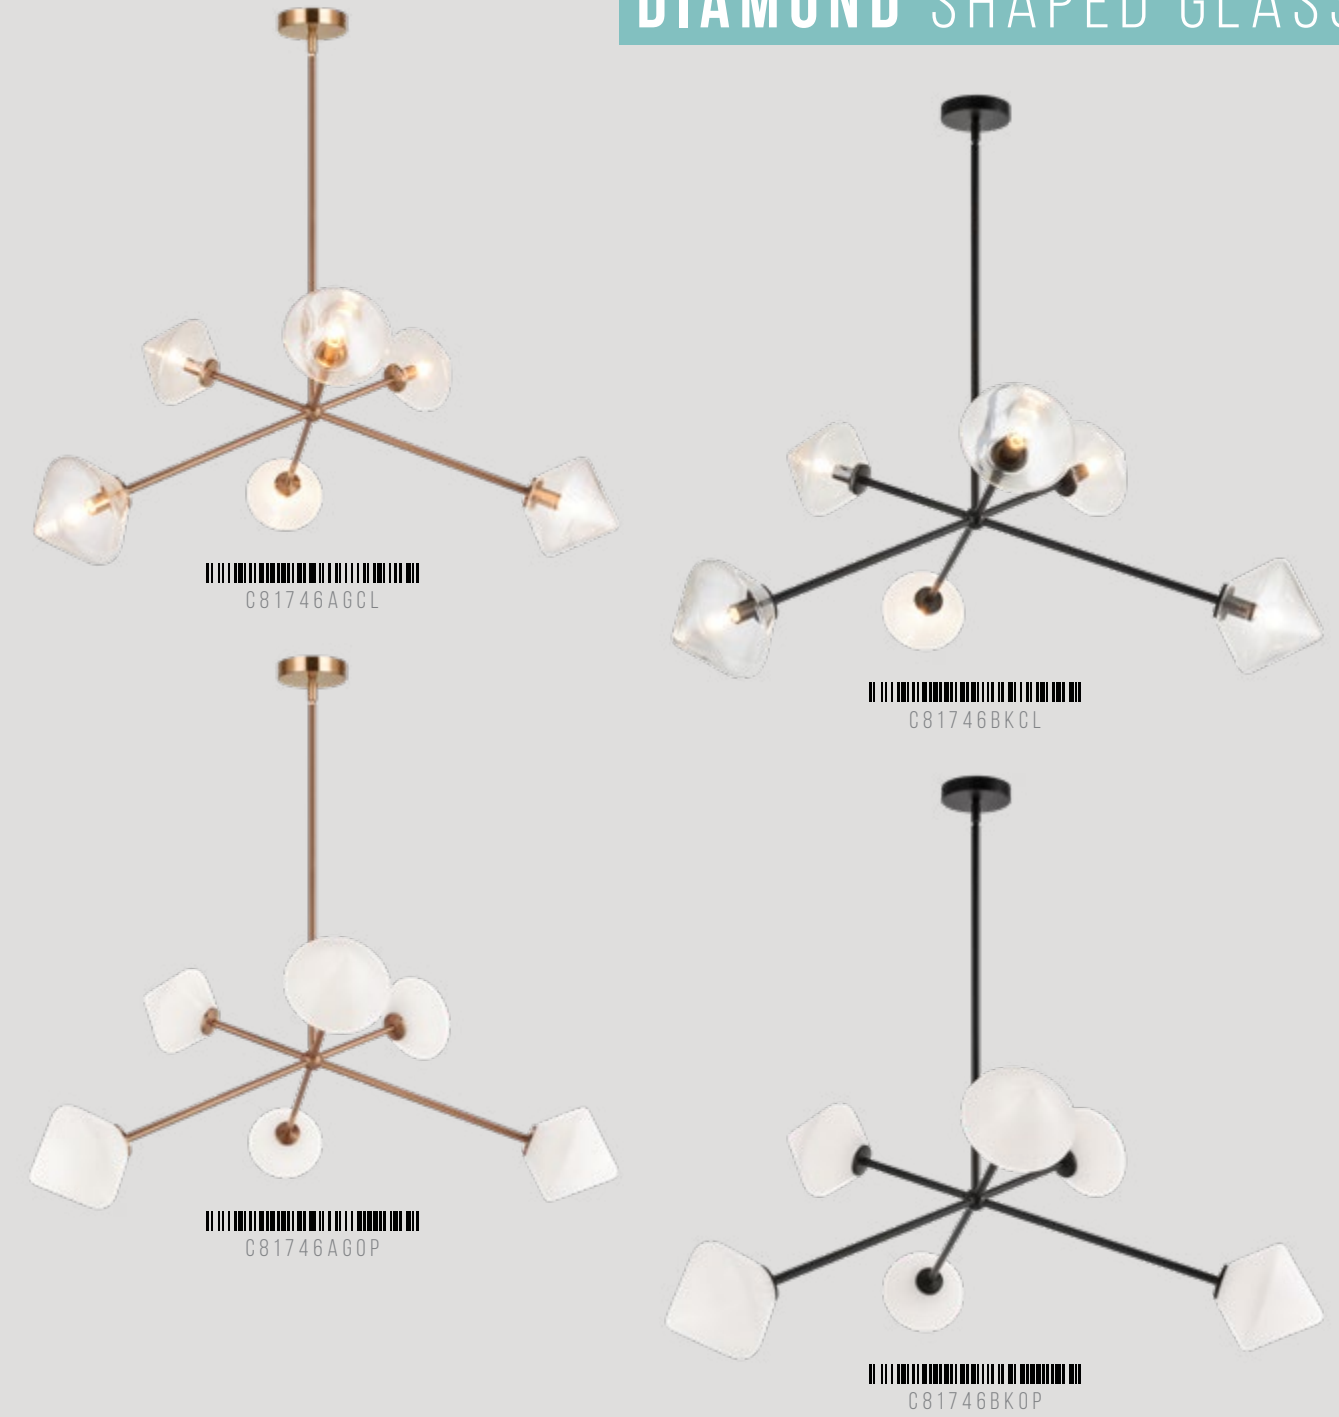

DIAMOND SHAPED GLASS

C81744AGCL/AGOP/BKCL/BKOP

Dimension. 47 3/8"L x 12 3/4"W x 6 1/4"H
Lamping. 4x40W Candelabra Base-E12 120V
Canopy. 11"L x 4 3/8"W x 7/8"H
Rod / Wire. 42" (12"x6+6"x2) / 144" Max.

C81746AGCL/AGOP/BKCL/BKOP

Dimension. 33 3/4"L x 32 3/8"W x 15 3/8"H
Lamping. 6x40W Candelabra Base-E12 120V
Canopy. Ø4 3/4" x 1"H
Rod / Wire. 42" (12"x3+6"x1) / 144" Max.