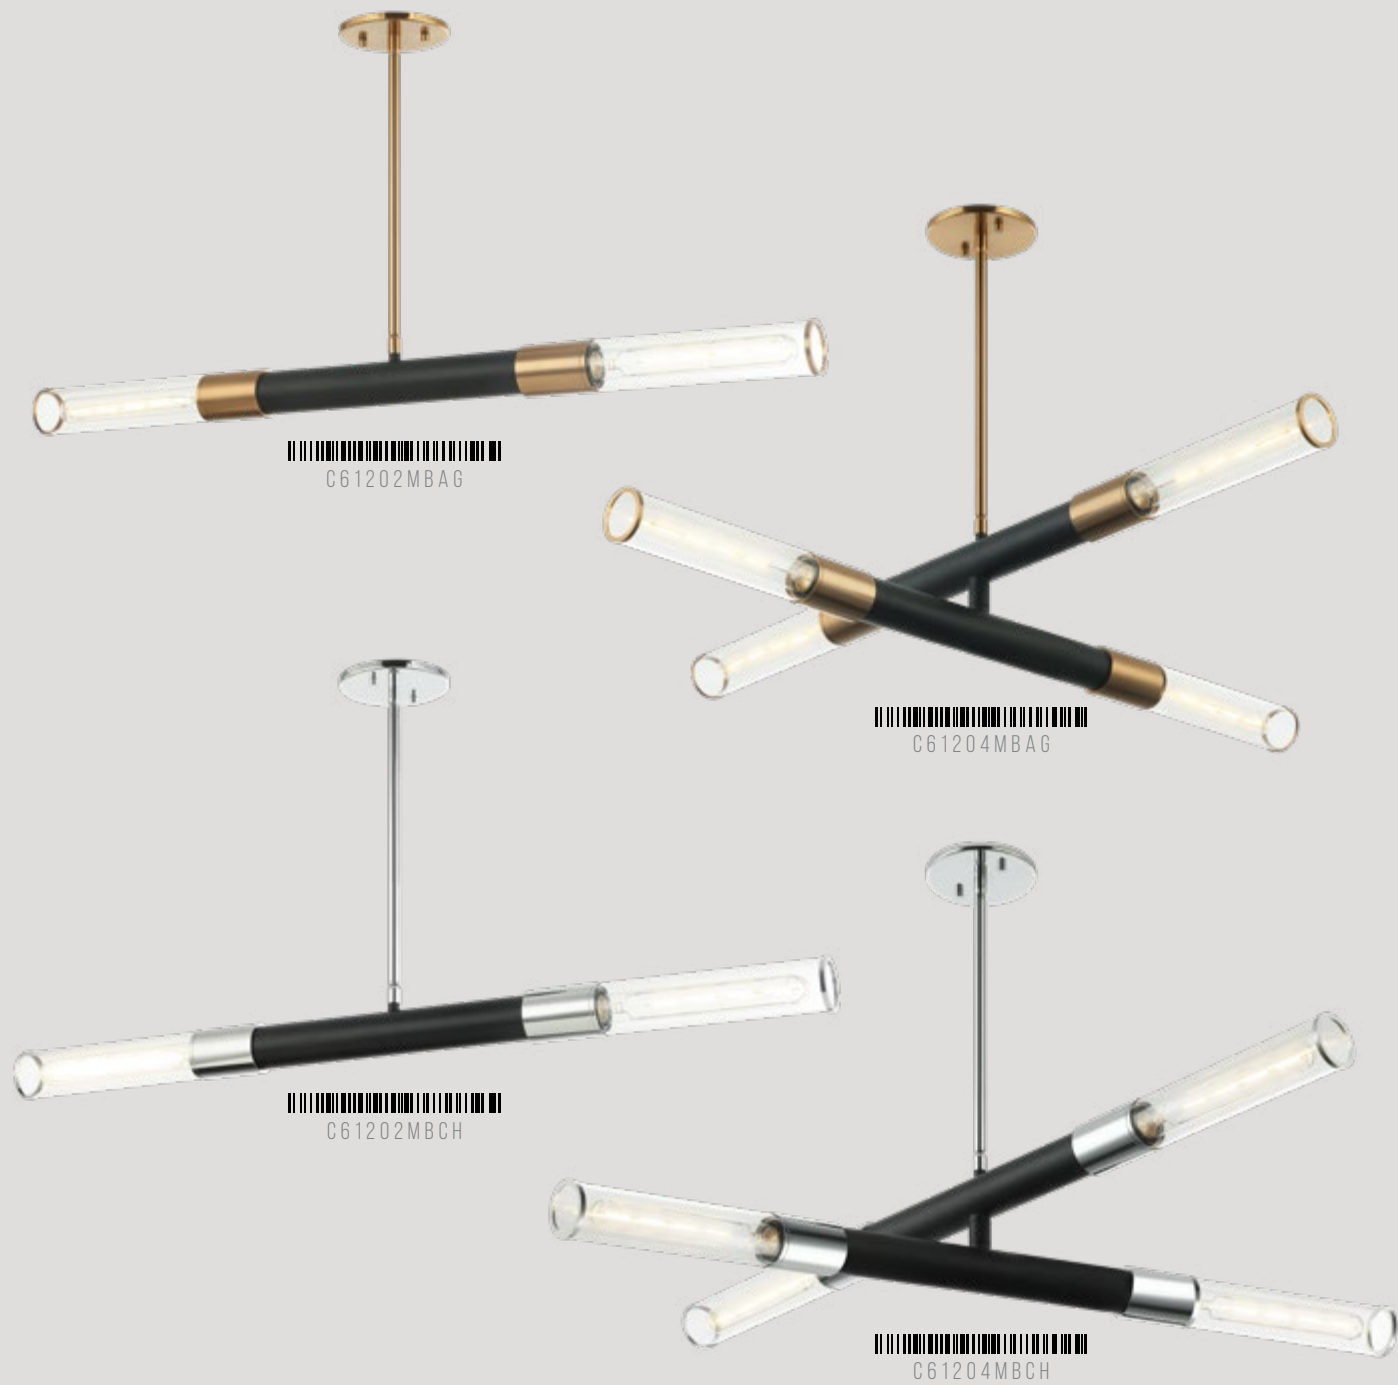

C61202MBAG/MBCH

Dimension. 35"W x 2"H
Lamping. 2x40W Medium Base-E26 120V
Canopy. Ø4 3/8" x 3/8"H
Rod / Wire. 42" (12"x3+6"x1) / 144" Max.

C61204MBAG/MBCH

Dimension. 35"W x 5 1/4"H
Lamping. 4x40W Medium Base-E26 120V
Canopy. Ø4 3/8" x 3/8"H
Rod / Wire. 42" (12"x3+6"x1) / 144" Max.