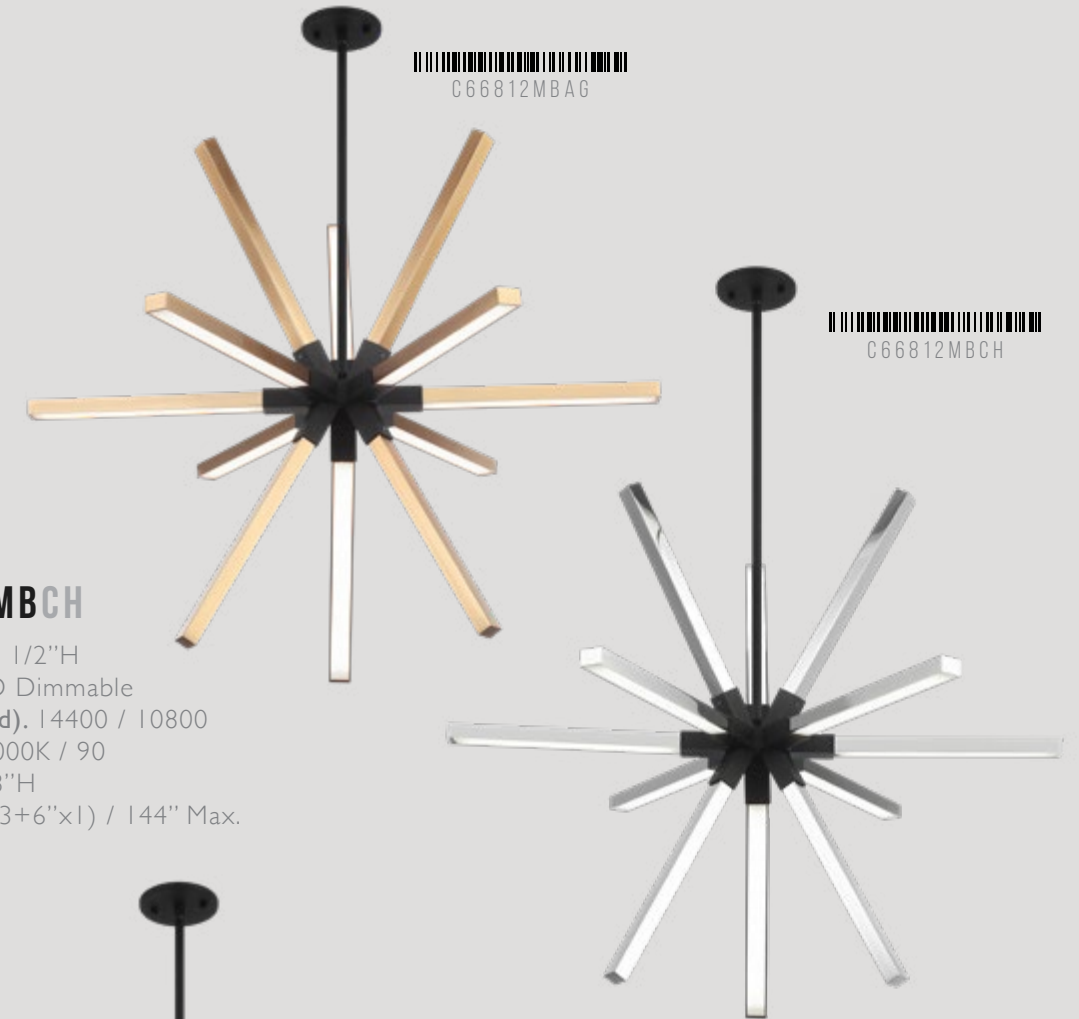

C66806MBAG/MBCH

Dimension. 40"L x 27"W x 8 1/4"H
Lamping. 4x12W LED + 2x16W LED Dimmable
Lumens(total/delivered). 8000 / 6000
Colour Temp / CRI. 3000K / 90
Canopy. Ø4 3/8" x 3/8"H
Rod / Wire. 42" (12"x3+6"x1) / 144" Max.