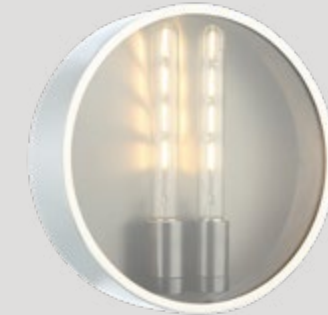

### M14021AGOP/BKOP

Dimension. Ø10" x 6 1/2"H  
 Lamping. 1x60W Medium Base-E26 120V  
 Shade. Opal Glass  
 Canopy. Ø7 1/2" x 1/4"H  
 H/CTR. 5"

M15201CH

M15201GM

M15202CH

M15202GM

**M 15201CH/GM**

Dimension. Ø8 3/4" x 3 1/8"  
 Lamping. 1x40W Medium Base-E26 120V  
 Shade. Clear Glass  
 Canopy. Ø8 3/4" x 5/8"  
 H/CTR. 4 3/8"