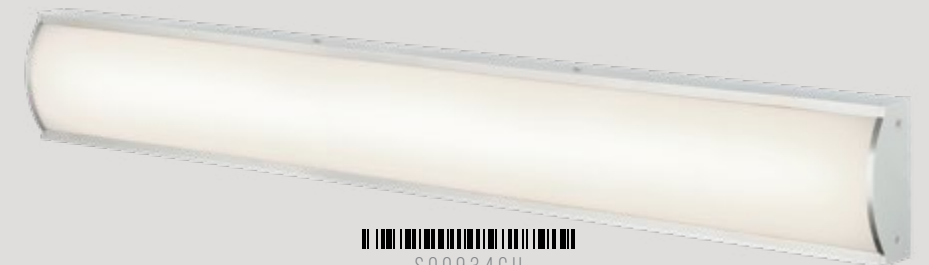

SEMMIE

An LED collection designed with a semi-circular polycarbonate shade. *Semmie* can be mounted horizontally and vertically. The versatility of this collection makes it suitable for any application. Available in 2 sizes and 2 finishes.

CH - CHROME

OB - OXIDIZED BLACK

S00934CH

S00924CH/OB

Dimension. 23 5/8"W x 4 3/8"H x 1 7/8"E
Lamping. 1x24W LED Dimmable
Lumens(total/delivered). 2400 / 1800
Colour Temp / CRI. 3000K / 90
H/CTR. 2 1/8" or 11 7/8"

S00934CH/OB

Dimension. 33 1/2"W x 4 3/8"H x 1 7/8"E
Lamping. 2x16W LED Dimmable
Lumens(total/delivered). 3200 / 2400
Colour Temp / CRI. 3000K / 90
H/CTR. 2 1/8" or 16 3/4"