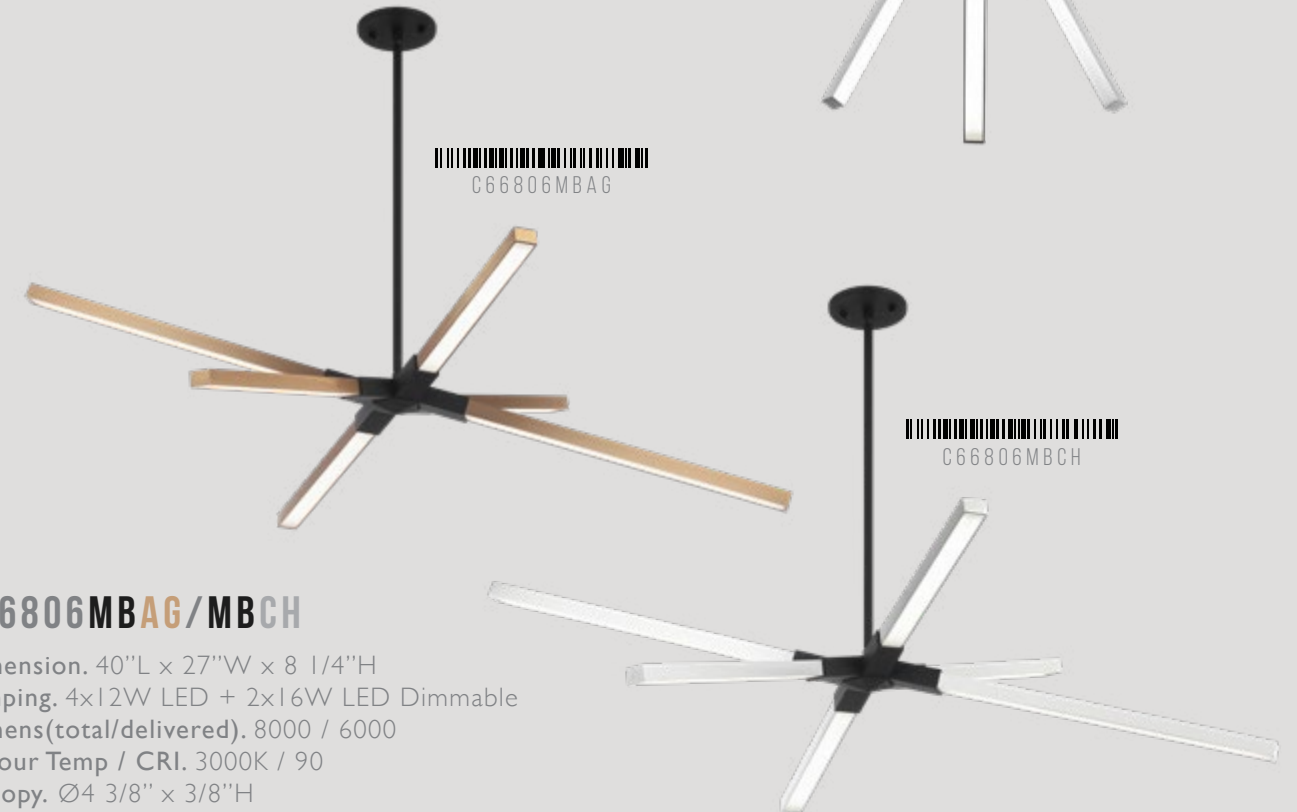

C66806MBAG/MBCH

Dimension. 40"L x 27"W x 8 1/4"H
Lamping. 4x12W LED + 2x16W LED Dimmable
Lumens(total/delivered). 8000 / 6000
Colour Temp / CRI. 3000K / 90
Canopy. Ø4 3/8" x 3/8"H
Rod / Wire. 42" (12"x3+6"x1) / 144" Max.