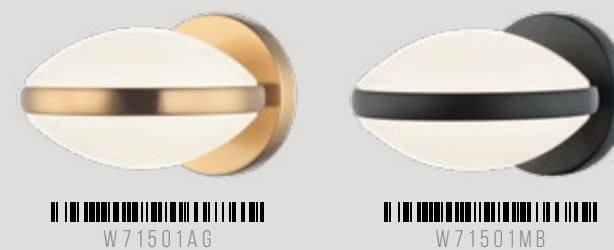

WALL SCONCES

W71501AG/MB

Dimension. 6 3/4"W x 4 3/4"H x 7 5/8"E
Lamping. 1x40W G9 120V
Canopy. Ø4 3/4" x 7/8"E
H/CTR. 2 3/8"